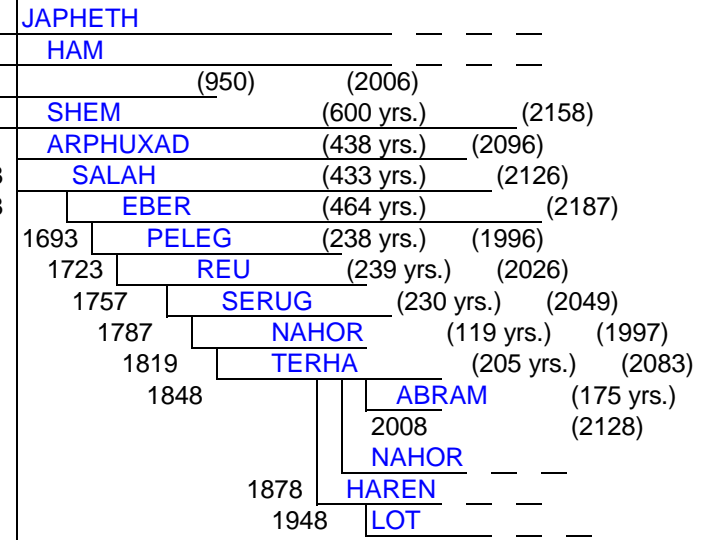

0 100 200 300 400 500 600 700 800 900 1000 1100 1200 1300 1400 1500 1600 1700 1800 1900 2000 2100 2200 2300 2400 Yr.

A.M.  
C  
R  
E  
A  
T  
I  
O  
N

1656 A.M.  
YEAR of WORLD WIDE  
FLOOD.

F  
L  
O  
O  
D

CHRONOLOGY  
CREATION to ABRAM

(See Genesis 5, 11, 15, 21, 25, 47)

YEAR = A.M. (ANNO MUNDI)  
(Year of the Earth)

0 100 200 300 400 500 600 700 800 900 1000 1100 1200 1300 1400 1500 1600 1700 1800 1900 2000 2100 2200 2300 2400 Yr.